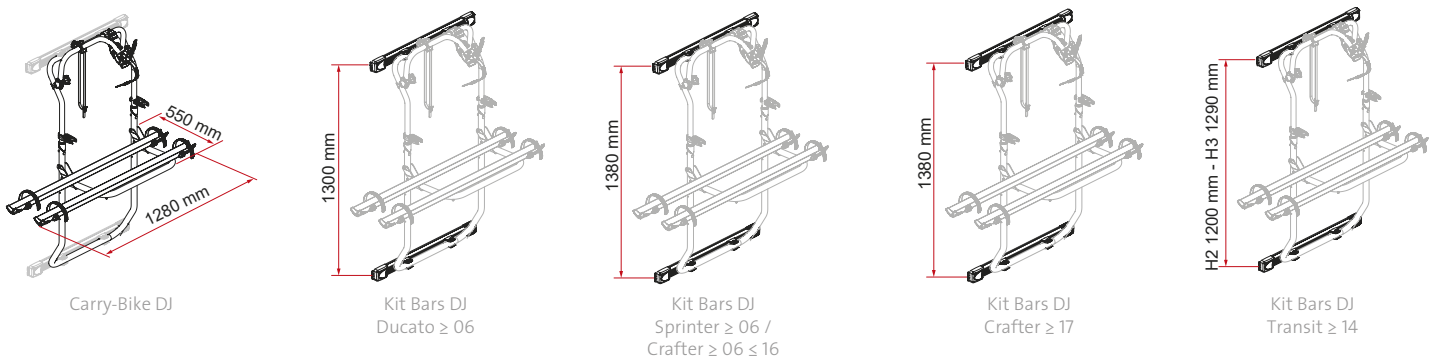

# DJ

One structure for all models and dedicated fixing bars for each type of vehicle that can be purchased separately.

## COMPOSITION

Modularity		Description		
Kit Bars DJ Ducato	+	Carry-Bike DJ	=	Carry-Bike DJ Ducato
Kit Bars DJ Sprinter / Crafter				Carry-Bike DJ Sprinter / Crafter
Kit Bars DJ Crafter				Carry-Bike DJ Crafter
Kit Bars DJ Transit				Carry-Bike DJ Transit

## GENERAL INFORMATION

- Can carry up to 2 standard bikes
- Delivered as standard with 2 Rail Quick Pro, 1 Bike-Block Pro S 1 and 1 Bike-Block Pro S 3
- Painted aluminium for Deep Black version
- Rear door opens even with bikes mounted

## TECHNICAL FEATURES

- Weight Kit Bars DJ: 2,8 - 2,6kg
- Weight Carry-Bike DJ: 7,8kg
- Maximum loading weight: 35kg
- Distance between rails: 23cm
- A solid steel frame is installed utilising the standard anchoring points on the vehicle
- Installation on right rear door