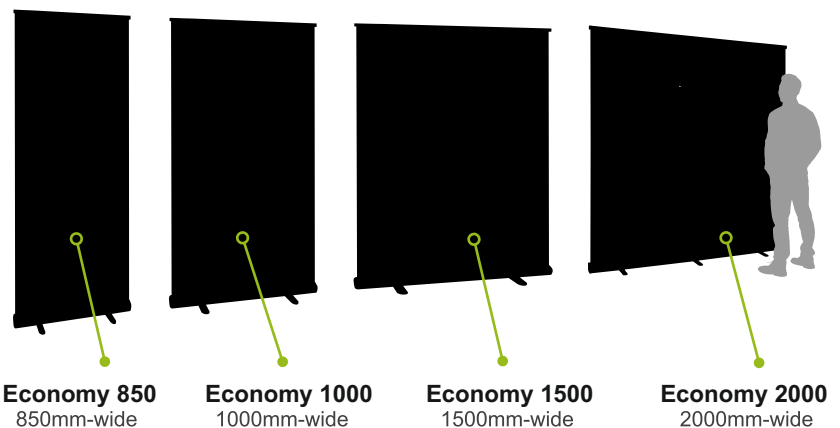

ECONOMY roller banner

Our entry-level roller banner and best-seller

- Includes graphic 0.85m/1m/1.5m/2m wide × 2m high (850mm/1000mm/1500mm/2000mm × 2000mm)
- Bespoke-printed graphic printed on 400gsm anti-curl, anti-scuff, anti-glare SoFlat
- Robust, compact, ergonomic design
- Snap-clip top rail
- Includes carry bag

Available sizes

Economy 850
850mm-wide

Economy 1000
1000mm-wide

Economy 1500
1500mm-wide

Economy 2000
2000mm-wide

Specification

Unit size	850 wide	1000 wide	1500 wide	2000 wide
Overall Width	870mm	1020mm	1520mm	2020mm
Overall Height	2200mm	2200mm	2200mm	2200mm
Overall Depth	310mm	310mm	310mm	310mm
Graphic Width	850mm	1000mm	1500mm	2000mm
Graphic Height	2150mm	2150mm	2150mm	2150mm
Visible Graphic Height	850mm	1000mm	1500mm	2000mm
Weight	2kg	3kg	5kg	8kg
Warranty	12 months	12 months	12 months	12 months