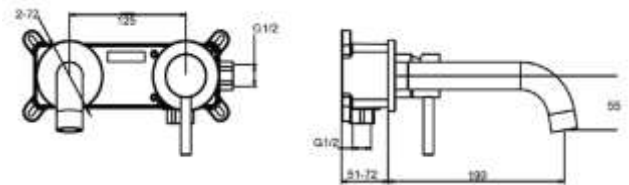

MATT BLACK AND CHROME