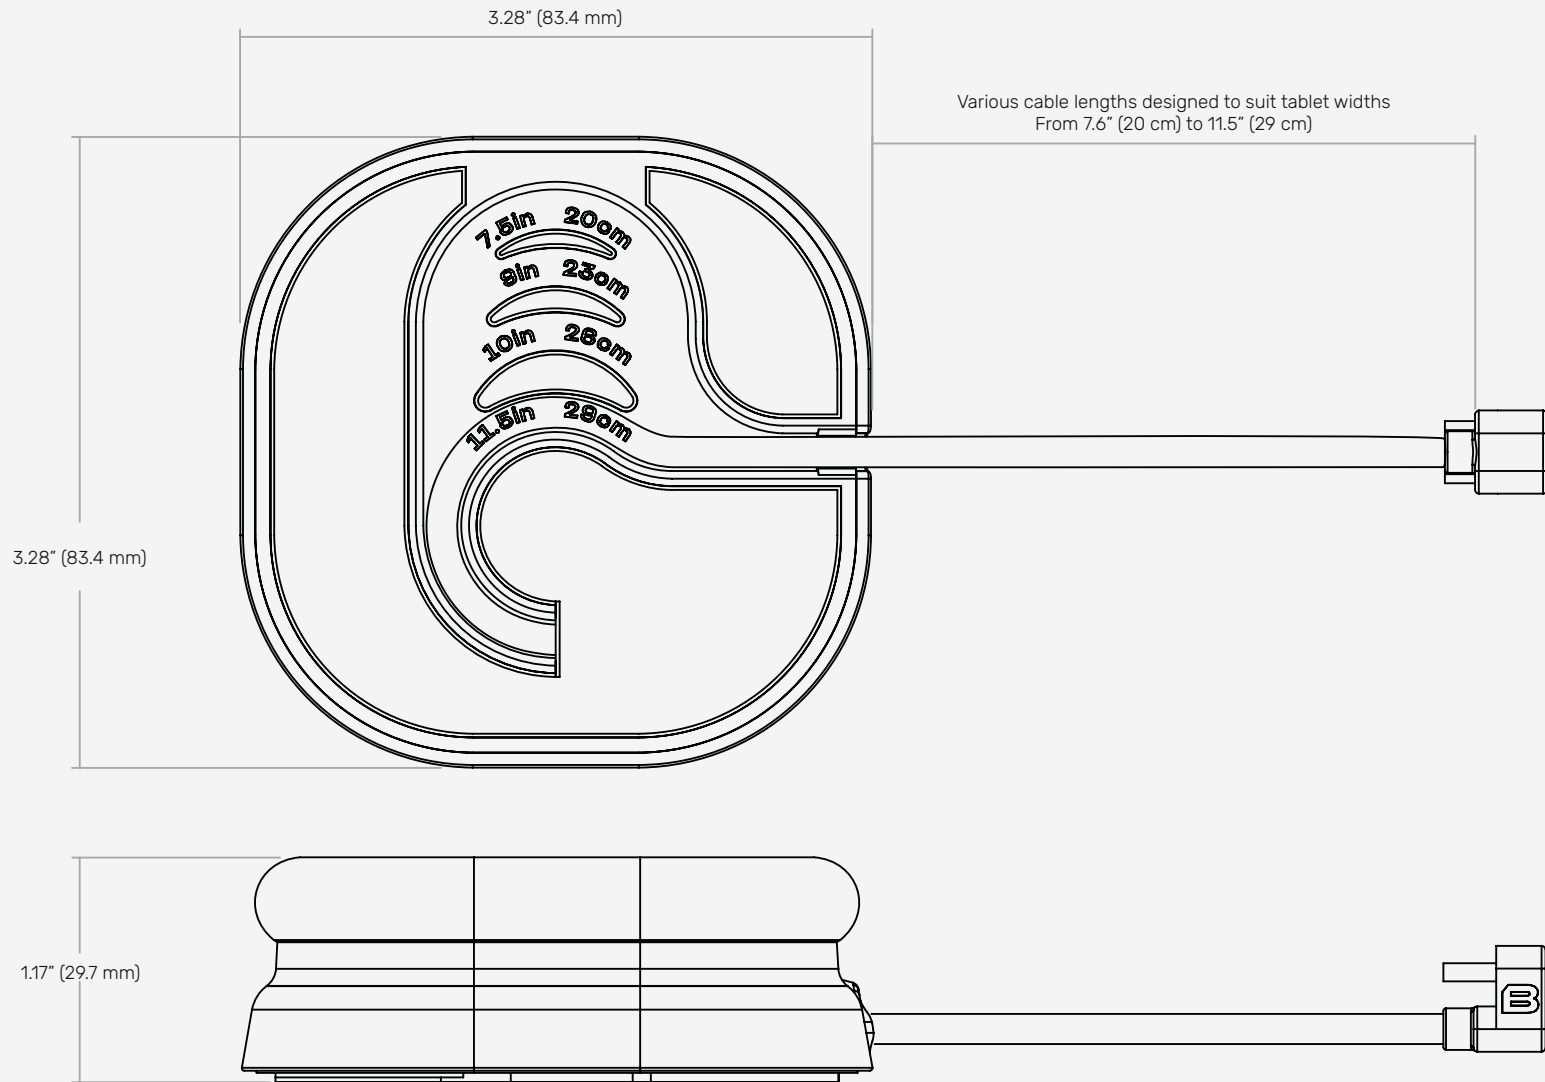

The Specs - Stand

Weight: 2.2 lbs (1.0 kg)

BOSSTAB

The Specs - Puck

Weight: 0.2 lbs (0.1 kg)

BOSSTAB