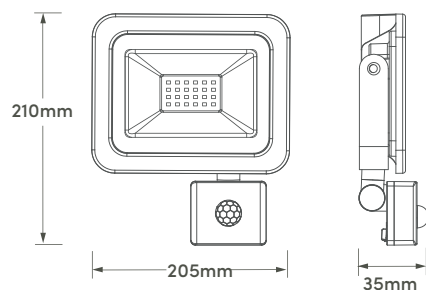

Baltic 50w LED Slim Floodlight

COMPLETE WITH PIR SENSOR
BLACK

Features

- Aluminium body
- Manual override function

Technical information

Wattage:	50w
Lumen output:	4000lm
Lumens per Watt:	80lm
CCT:	6500k
Voltage:	220-240v
Detection distance:	10
Detection angle:	180°
Cable length:	2m